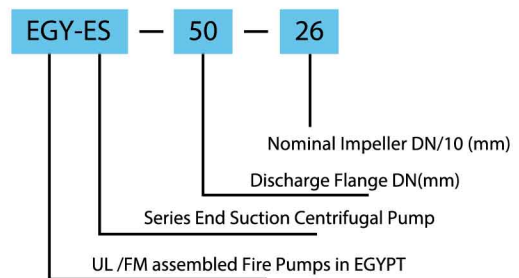

Fire Pumps

Horizontal Split Case

End Suction Case

No.	Name	Material
1	Shaft	Stainless Steel/ Duplex Stainless Steel
2	Bearing Housing	Cast Iron
3	Casing	Ductile Cast Iron/ Duplex Stainless Steel
4	Packing Seal	Stainless Steel/ Bronze
5	Upper Casing	Ductile Cast Iron/ Duplex Stainless Steel
6	Casing Seal Ring	Bronze
7	Impeller	Stainless Steel/ Duplex Stainless Steel
8	Air Release Valve	Stainless Steel/ Cast Iron
9	Shaft Sleeve	Stainless Steel/ Duplex Stainless Steel
10	Flushing Pipe	Stainless Steel/ Duplex Stainless Steel
11	Water-Proof Ring	NBR
12	Bearing	SKF

No.	Name	Material
1	Casing	Ductile Cast Iron
2	Impeller Nut	Stainless Steel
3	Casing Wear Ring	Brass
4	Impeller	Bronze
5	Packing Sleeve	Stainless Steel
6	O-Ring	NBR
7	Casing Cover	Ductile Cast Iron
8	Bearing Housing	Cast Iron
9	Water-Proof Ring	NBR
10	Bearing Cover	Cast Iron
11	Shaft	Stainless Steel
12	Bearing Bracket	Carbon Steel

Model Code

Model Code