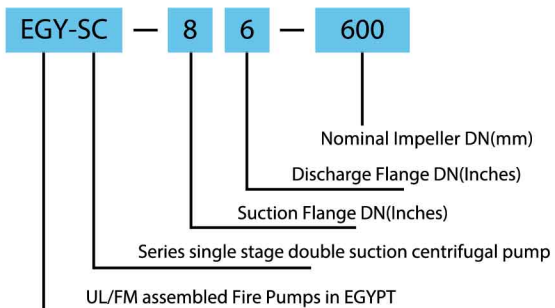

Fire Pumps

Horizontal Split Case

End Suction Case

No.	Name	Material
1	Shaft	Stainless Steel/ Duplex Stainless Steel
2	Bearing Housing	Cast Iron
3	Casing	Ductile Cast Iron/ Duplex Stainless Steel
4	Packing Seal	Stainless Steel/ Bronze
5	Upper Casing	Ductile Cast Iron/ Duplex Stainless Steel
6	Casing Seal Ring	Bronze
7	Impeller	Stainless Steel/ Duplex Stainless Steel
8	Air Release Valve	Stainless Steel/ Cast Iron
9	Shaft Sleeve	Stainless Steel/ Duplex Stainless Steel
10	Flushing Pipe	Stainless Steel/ Duplex Stainless Steel
11	Water-Proof Ring	NBR
12	Bearing	SKF

No.	Name	Material
1	Casing	Ductile Cast Iron
2	Impeller Nut	Stainless Steel
3	Casing Wear Ring	Brass
4	Impeller	Bronze
5	Packing Sleeve	Stainless Steel
6	O-Ring	NBR
7	Casing Cover	Ductile Cast Iron
8	Bearing Housing	Cast Iron
9	Water-Proof Ring	NBR
10	Bearing Cover	Cast Iron
11	Shaft	Stainless Steel
12	Bearing Bracket	Carbon Steel

Model Code

Model Code